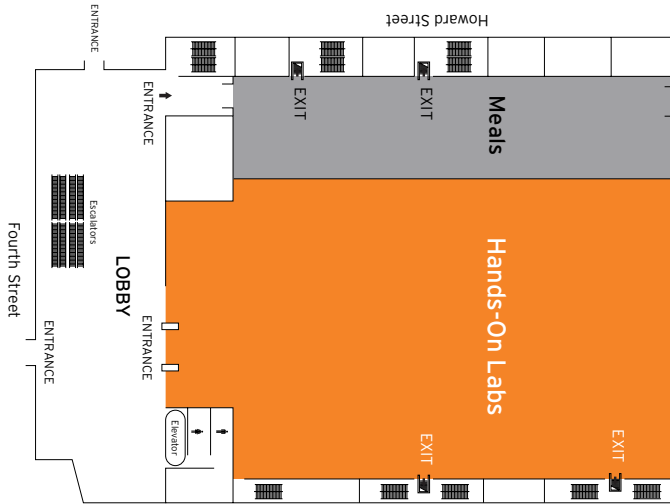

MOSCONE NORTH AND SOUTH STREET LEVEL

NORTH

MOSCONE SOUTH HALL - MEZZANINE LEVEL

- VMware Briefing Center
- Press and Analyst

MOSCOE NORTH & SOUTH HALLS - STREET LEVEL

MOSCONE WEST - LEVEL 1

MOSCONE WEST - LEVEL 2