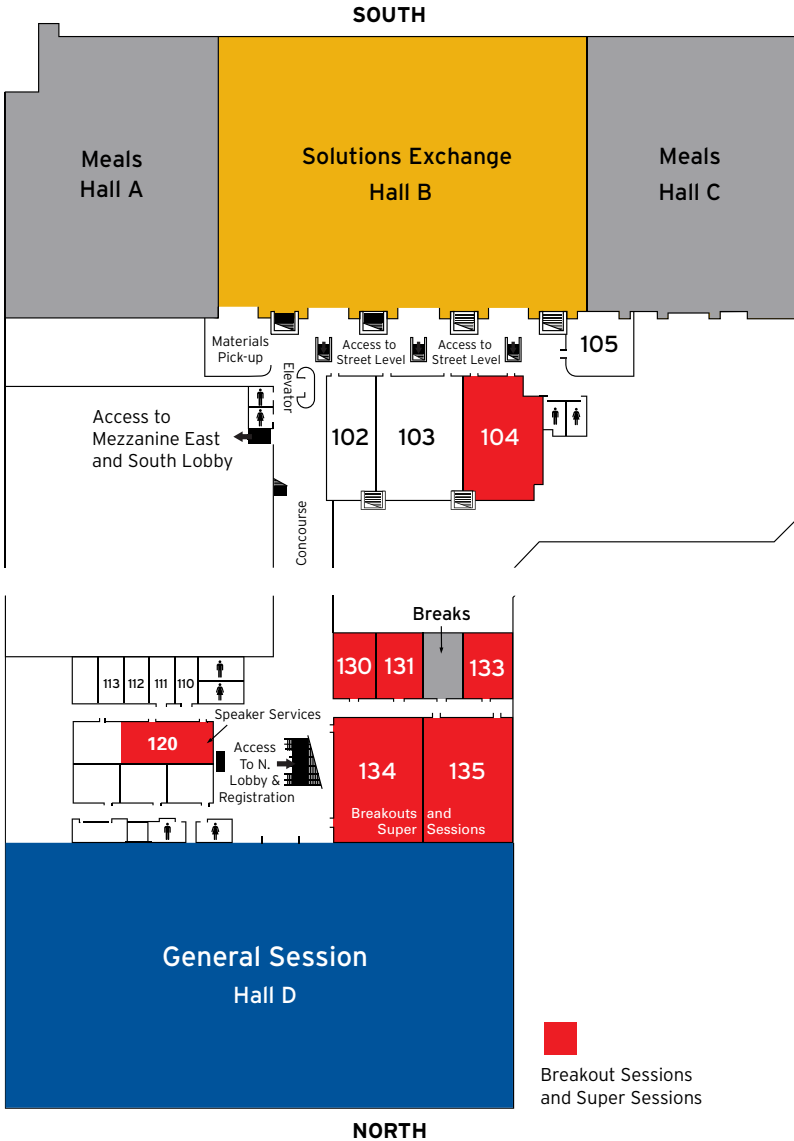

MOSCONE NORTH AND SOUTH STREET LEVEL

NORTH

MOSCONE SOUTH HALL - MEZZANINE LEVEL

- VMware Briefing Center
- Press and Analyst

MOSCOE NORTH & SOUTH HALLS - STREET LEVEL

MOSCONE WEST - LEVEL 1

MOSCONE WEST - LEVEL 2