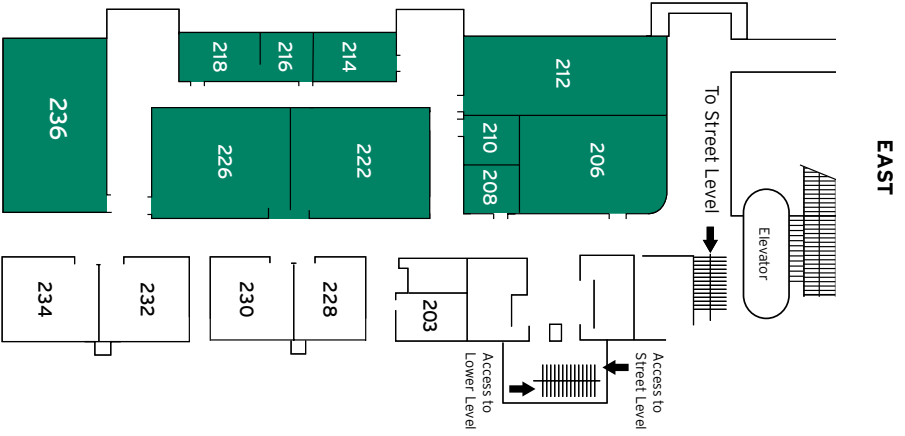

MOSCONE NORTH AND SOUTH STREET LEVEL

NORTH

MOSCONE SOUTH HALL - MEZZANINE LEVEL

- VMware Briefing Center
- Press and Analyst

MOSCOE NORTH & SOUTH HALLS - STREET LEVEL

MOSCONE WEST - LEVEL 1

MOSCONE WEST - LEVEL 2