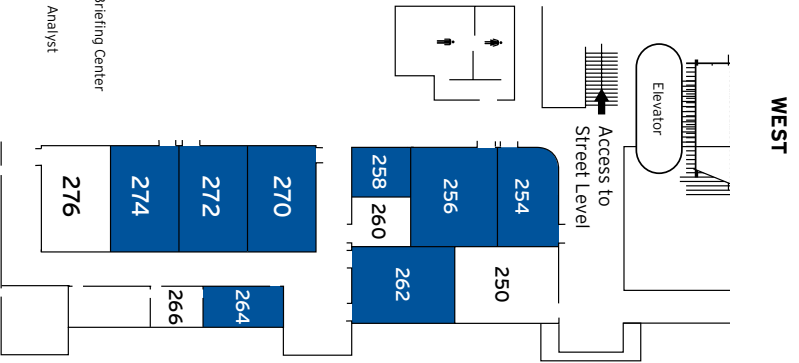

MOSCONE NORTH AND SOUTH STREET LEVEL

NORTH

MOSCONE SOUTH HALL - MEZZANINE LEVEL

- VMware Briefing Center
- Press and Analyst

MOSCOE NORTH & SOUTH HALLS - STREET LEVEL

MOSCONE WEST - LEVEL 1

MOSCONE WEST - LEVEL 2