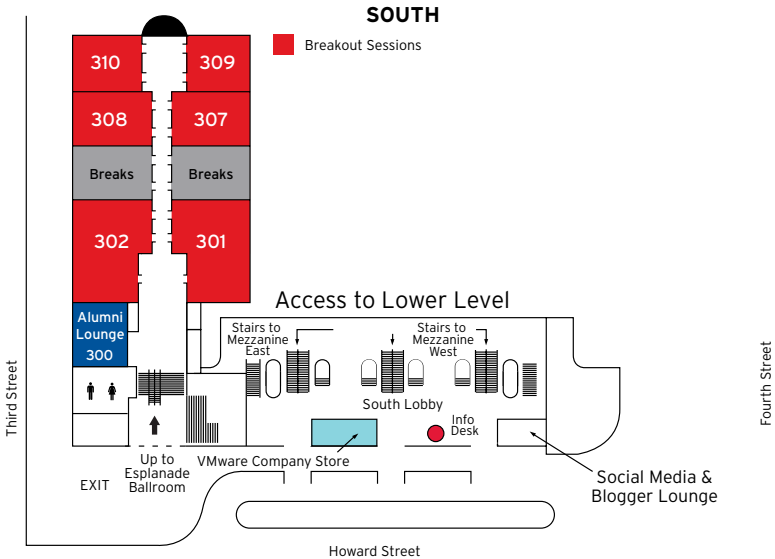

MOSCONE NORTH AND SOUTH STREET LEVEL

NORTH

MOSCONE SOUTH HALL - MEZZANINE LEVEL

- VMware Briefing Center
- Press and Analyst

MOSCOE NORTH & SOUTH HALLS - STREET LEVEL

MOSCONE WEST - LEVEL 1

MOSCONE WEST - LEVEL 2